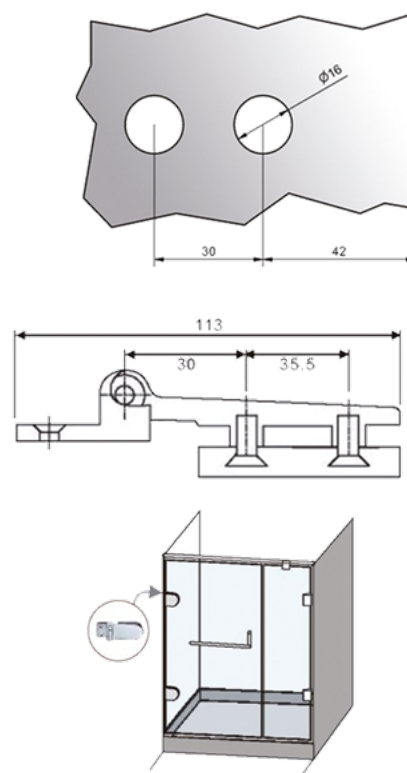

B1603

Bisagra doble mismo plano biselada V6/8mm
Double shower hinge in same plane beveled.
Glass thickness 6/8mm

B1604

Bisagra simple esquina biselada V6/8mm
Simple shower hinge corner beveled.
Glass thickness 6/8mm

B2000

Bisagra simple recta V8/10mm
Simple shower hinge flat.
Glass thickness 8/10mm

B2001

Bisagra doble 90° recta V8/10mm
Double shower hinge 90° flat.
Glass thickness 8/10mm

B2002

Bisagra doble 135° recta V8/10mm
Double shower hinge 135° flat.
Glass thickness 8/10mm

B2003

Bisagra doble mismo plano recta V8/10mm
Double shower hinge in same plane flat.
Glass thickness 8/10mm

SERIE B300

MATERIAL: Laton acabado cromo brillo
Brass - Bright finish

B2004

Bisagra simple esquina recta V8/10mm
Simple shower hinge in corner flat.
Glass thickness 8/10mm

B300

Bisagra simple V 8/10mm
Simple shower hinge. Glass thickness 8/10mm

B303

Bisagra doble 180° mismo plano V 8/10mm
Double shower hinge 180°. Glass thickness 8/10mm