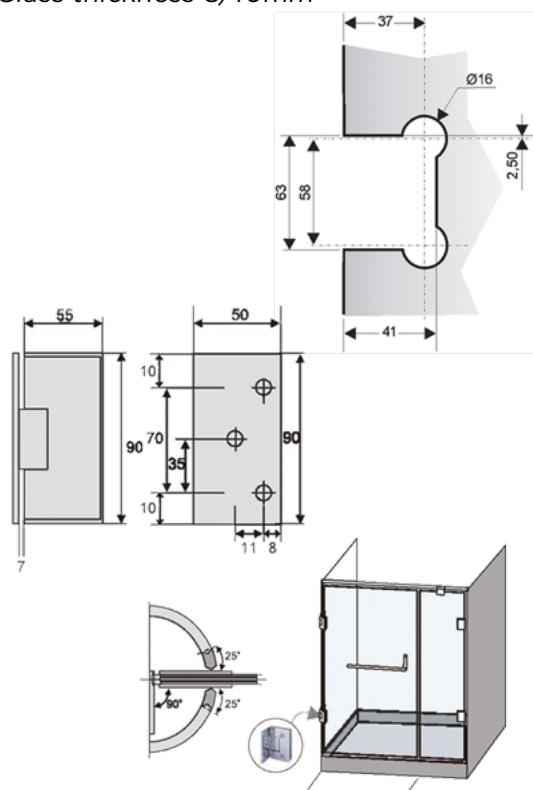

Double shower hinge 90° beveled. Glass thickness 6/8mm

SERIE B1600

MATERIAL: Laton acabado cromo brillo
Brass- bright finish

B1602

Bisagra doble 135° biselada V6/8mm
Double shower hinge 135° beveled.
Glass thickness 6/8mm

B2000

Bisagra simple recta V8/10mm
Simple shower hinge flat.
Glass thickness 8/10mm

B2001

Bisagra doble 90° recta V8/10mm
Double shower hinge 90° flat.
Glass thickness 8/10mm

B2002

Bisagra doble 135° recta V8/10mm
Double shower hinge 135° flat.
Glass thickness 8/10mm

B2003

Bisagra doble mismo plano recta V8/10mm
Double shower hinge in same plane flat.
Glass thickness 8/10mm

SERIE B300

MATERIAL: Laton acabado cromo brillo
Brass - Bright finish

B2004

Bisagra simple esquina recta V8/10mm
Simple shower hinge in corner flat.
Glass thickness 8/10mm

B300

Bisagra simple V 8/10mm
Simple shower hinge. Glass thickness 8/10mm

B303

Bisagra doble 180° mismo plano V 8/10mm
Double shower hinge 180°. Glass thickness 8/10mm