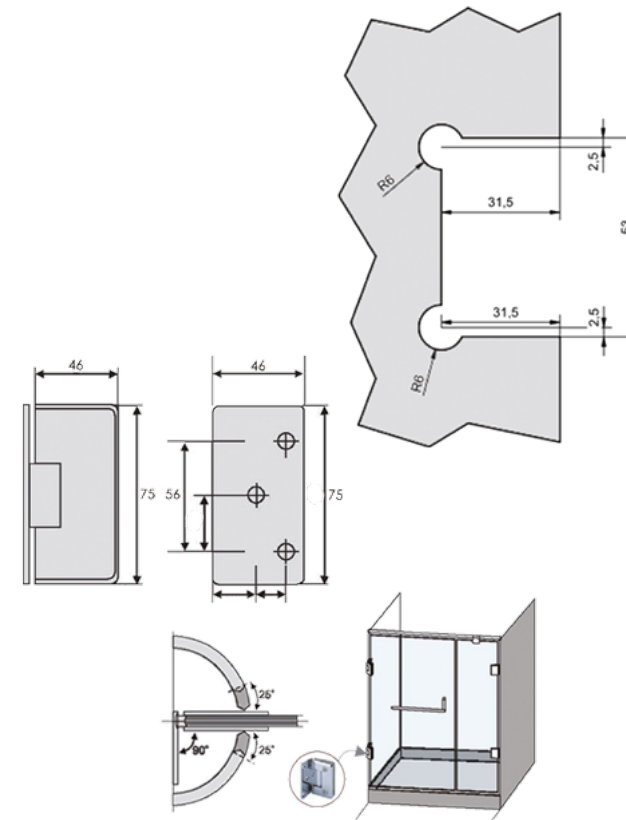

SERIE B1000

MATERIAL: Laton acabados cromo brillo - cromo satinado
Brass- Bright & Satin finishes

B1000

Bisagra simple biselada V8/10mm
Simple shower hinge beveled.
Glass thickness 8/10mm

B1001

Bisagra doble 90° biselada V8/10mm
Double shower hinge 90° beveled.
Glass thickness 8/10mm

B1004

Bisagra simple esquina biselada V8/10mm

Simple shower hinge in corner beveled. Glass thickness 8/10mm

B1005

Bisagra hoja batiente biselada V8/10mm

Shower hinge to swing beveled. Glass thickness 8/10mm

Double shower hinge 90° beveled. Glass thickness 6/8mm

SERIE B1600

MATERIAL: Laton acabado cromo brillo
Brass- bright finish

B1602

Bisagra doble 135° biselada V6/8mm
Double shower hinge 135° beveled.
Glass thickness 6/8mm

B1603

Bisagra doble mismo plano biselada V6/8mm
Double shower hinge in same plane beveled.
Glass thickness 6/8mm

B1604

Bisagra simple esquina biselada V6/8mm
Simple shower hinge corner beveled.
Glass thickness 6/8mm