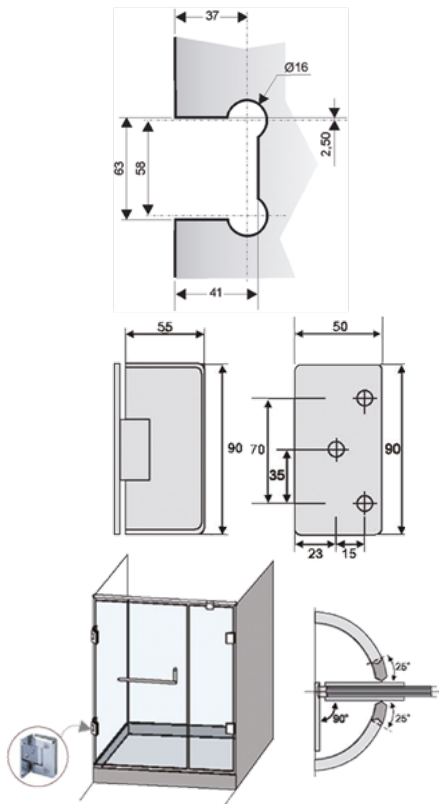

SERIE B1000

MATERIAL: Laton acabados cromo brillo - cromo satinado
Brass- Bright & Satin finishes

B1000

Bisagra simple biselada V8/10mm
Simple shower hinge beveled.
Glass thickness 8/10mm

B1001

Bisagra doble 90° biselada V8/10mm
Double shower hinge 90° beveled.
Glass thickness 8/10mm

B1002

Bisagra doble 135° biselada V8/10mm
Double shower hinge 135° beveled.
Glass thickness 8/10mm

B1003

Bisagra doble mismo plano biselada V8/10mm
Double shower hinge in same plane beveled.
Glass thickness 8/10mm

B1004

Bisagra simple esquina biselada V8/10mm

Simple shower hinge in corner beveled. Glass thickness 8/10mm

B1005

Bisagra hoja batiente biselada V8/10mm

Shower hinge to swing beveled. Glass thickness 8/10mm

Double shower hinge 90° beveled. Glass thickness 6/8mm

SERIE B1600

MATERIAL: Laton acabado cromo brillo
Brass- bright finish

B1602

Bisagra doble 135° biselada V6/8mm
Double shower hinge 135° beveled.
Glass thickness 6/8mm