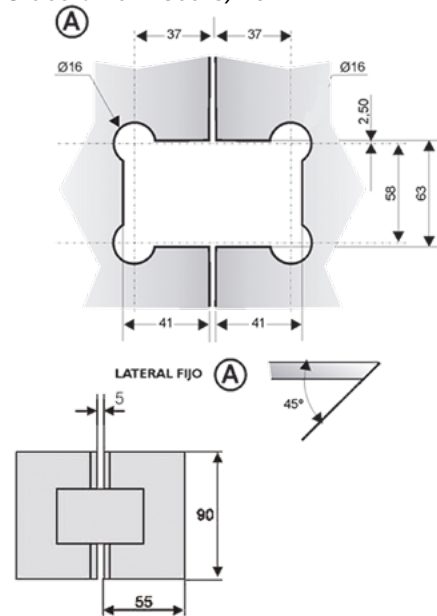

B1603

Bisagra doble mismo plano biselada V6/8mm
Double shower hinge in same plane beveled.
Glass thickness 6/8mm

B1604

Bisagra simple esquina biselada V6/8mm
Simple shower hinge corner beveled.
Glass thickness 6/8mm

B2000

Bisagra simple recta V8/10mm
Simple shower hinge flat.
Glass thickness 8/10mm

B2001

Bisagra doble 90° recta V8/10mm
Double shower hinge 90° flat.
Glass thickness 8/10mm

B2002

Bisagra doble 135° recta V8/10mm
Double shower hinge 135° flat.
Glass thickness 8/10mm

B2003

Bisagra doble mismo plano recta V8/10mm
Double shower hinge in same plane flat.
Glass thickness 8/10mm

SERIE B300

MATERIAL: Laton acabado cromo brillo
Brass - Bright finish

B2004

Bisagra simple esquina recta V8/10mm
Simple shower hinge in corner flat.
Glass thickness 8/10mm

B300

Bisagra simple V 8/10mm
Simple shower hinge. Glass thickness 8/10mm

B303

Bisagra doble 180° mismo plano V 8/10mm
Double shower hinge 180°. Glass thickness 8/10mm