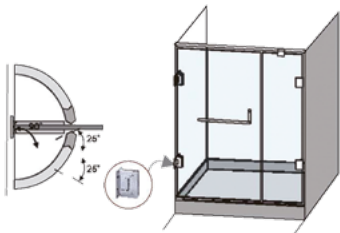

SERIE B1600

MATERIAL: Laton acabado cromo brillo

Brass- bright finish

B1600

Bisagra simple biselada V6/8mm

Simple shower hinge beveled. Glass thickness 6/8mm

B1601

Bisagra doble 90° biselada V6/8mm

Double shower hinge 90° beveled. Glass thickness 6/8mm

SERIE B1600

MATERIAL: Laton acabado cromo brillo
Brass- bright finish

B1602

Bisagra doble 135° biselada V6/8mm
Double shower hinge 135° beveled.
Glass thickness 6/8mm

B1603

Bisagra doble mismo plano biselada V6/8mm
Double shower hinge in same plane beveled.
Glass thickness 6/8mm

B1604

Bisagra simple esquina biselada V6/8mm
Simple shower hinge corner beveled.
Glass thickness 6/8mm

B2000

Bisagra simple recta V8/10mm
Simple shower hinge flat.
Glass thickness 8/10mm

B2001

Bisagra doble 90° recta V8/10mm
Double shower hinge 90° flat.
Glass thickness 8/10mm

B2002

Bisagra doble 135° recta V8/10mm
Double shower hinge 135° flat.
Glass thickness 8/10mm