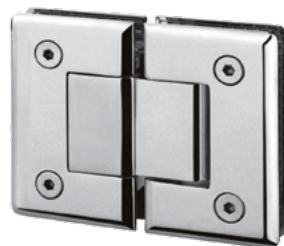

SERIE B1000

MATERIAL: Laton acabados cromo brillo - cromo satinado
Brass- Bright & Satin finishes

B1000

Bisagra simple biselada V8/10mm
Simple shower hinge beveled.
Glass thickness 8/10mm

B1001

Bisagra doble 90° biselada V8/10mm
Double shower hinge 90° beveled.
Glass thickness 8/10mm

B1004

Bisagra simple esquina biselada V8/10mm

Simple shower hinge in corner beveled. Glass thickness 8/10mm

B1005

Bisagra hoja batiente biselada V8/10mm

Shower hinge to swing beveled. Glass thickness 8/10mm

SERIE B1600

MATERIAL: Laton acabado cromo brillo

Brass- bright finish

B1600

Bisagra simple biselada V6/8mm

Simple shower hinge beveled. Glass thickness 6/8mm

B1601

Bisagra doble 90° biselada V6/8mm

Double shower hinge 90° beveled. Glass thickness 6/8mm

SERIE B1600

MATERIAL: Laton acabado cromo brillo
Brass- bright finish

B1602

Bisagra doble 135° biselada V6/8mm
Double shower hinge 135° beveled.
Glass thickness 6/8mm