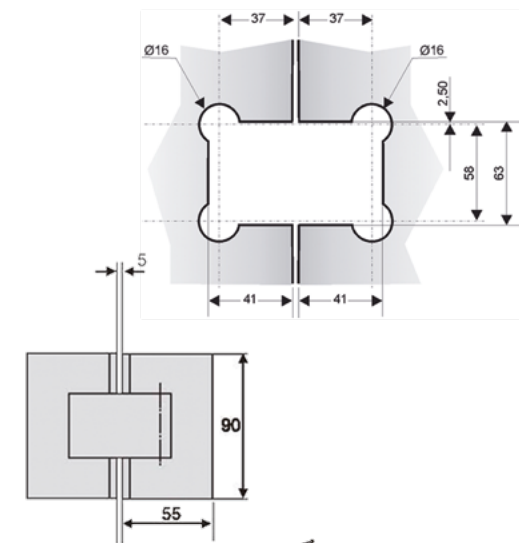

B1603

Bisagra doble mismo plano biselada V6/8mm
Double shower hinge in same plane beveled.
Glass thickness 6/8mm

B1604

Bisagra simple esquina biselada V6/8mm
Simple shower hinge corner beveled.
Glass thickness 6/8mm

B2000

Bisagra simple recta V8/10mm
Simple shower hinge flat.
Glass thickness 8/10mm

B2001

Bisagra doble 90° recta V8/10mm
Double shower hinge 90° flat.
Glass thickness 8/10mm

B2002

Bisagra doble 135° recta V8/10mm
Double shower hinge 135° flat.
Glass thickness 8/10mm

B2003

Bisagra doble mismo plano recta V8/10mm
Double shower hinge in same plane flat.
Glass thickness 8/10mm

SERIE B300

MATERIAL: Laton acabado cromo brillo
Brass - Bright finish

B2004

Bisagra simple esquina recta V8/10mm
Simple shower hinge in corner flat.
Glass thickness 8/10mm

B300

Bisagra simple V 8/10mm
Simple shower hinge. Glass thickness 8/10mm

B303

Bisagra doble 180° mismo plano V 8/10mm
Double shower hinge 180°. Glass thickness 8/10mm