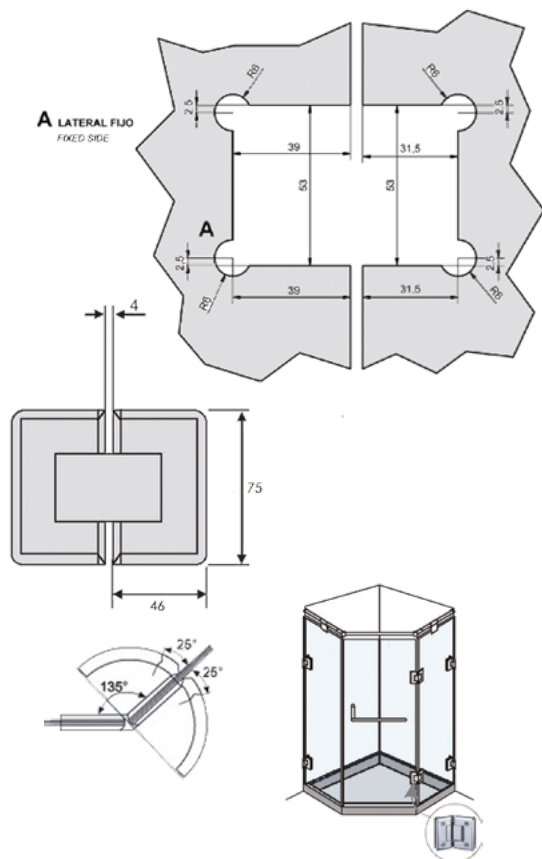

SERIE B1600

MATERIAL: Laton acabado cromo brillo

Brass- bright finish

B1600

Bisagra simple biselada V6/8mm

Simple shower hinge beveled. Glass thickness 6/8mm

B1601

Bisagra doble 90° biselada V6/8mm

Double shower hinge 90° beveled. Glass thickness 6/8mm

SERIE B1600

MATERIAL: Laton acabado cromo brillo
Brass- bright finish

B1602

Bisagra doble 135° biselada V6/8mm
Double shower hinge 135° beveled.
Glass thickness 6/8mm

B1603

Bisagra doble mismo plano biselada V6/8mm
Double shower hinge in same plane beveled.
Glass thickness 6/8mm

B1604

Bisagra simple esquina biselada V6/8mm
Simple shower hinge corner beveled.
Glass thickness 6/8mm

B2000

Bisagra simple recta V8/10mm
Simple shower hinge flat.
Glass thickness 8/10mm

B2001

Bisagra doble 90° recta V8/10mm
Double shower hinge 90° flat.
Glass thickness 8/10mm

B2002

Bisagra doble 135° recta V8/10mm
Double shower hinge 135° flat.
Glass thickness 8/10mm