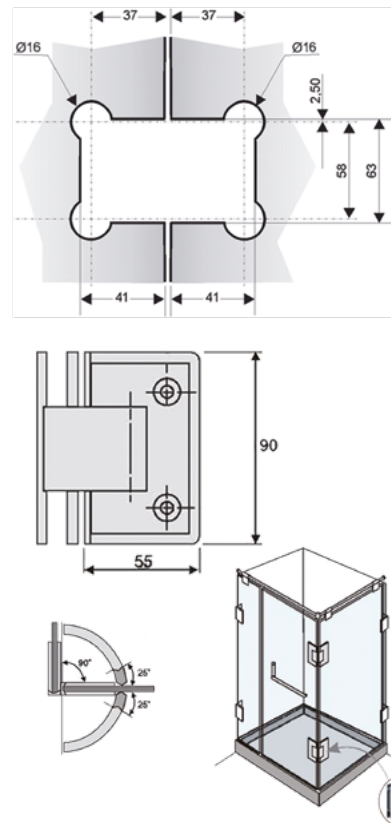

SERIE B1000

MATERIAL: Laton acabados cromo brillo - cromo satinado
Brass- Bright & Satin finishes

B1000

Bisagra simple biselada V8/10mm
Simple shower hinge beveled.
Glass thickness 8/10mm

B1001

Bisagra doble 90° biselada V8/10mm
Double shower hinge 90° beveled.
Glass thickness 8/10mm

B1002

Bisagra doble 135° biselada V8/10mm
Double shower hinge 135° beveled.
Glass thickness 8/10mm

B1003

Bisagra doble mismo plano biselada V8/10mm
Double shower hinge in same plane beveled.
Glass thickness 8/10mm

B1004

Bisagra simple esquina biselada V8/10mm

Simple shower hinge in corner beveled. Glass thickness 8/10mm

B1005

Bisagra hoja batiente biselada V8/10mm

Shower hinge to swing beveled. Glass thickness 8/10mm

Double shower hinge 90° beveled. Glass thickness 6/8mm

SERIE B1600

MATERIAL: Laton acabado cromo brillo
Brass- bright finish

B1602

Bisagra doble 135° biselada V6/8mm
Double shower hinge 135° beveled.
Glass thickness 6/8mm