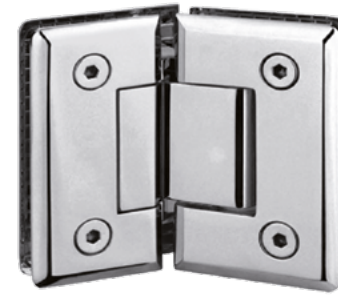

SERIE B1000

MATERIAL: Laton acabados cromo brillo - cromo satinado
Brass- Bright & Satin finishes

B1000

Bisagra simple biselada V8/10mm
Simple shower hinge beveled.
Glass thickness 8/10mm

B1001

Bisagra doble 90° biselada V8/10mm
Double shower hinge 90° beveled.
Glass thickness 8/10mm

B1002

Bisagra doble 135° biselada V8/10mm
Double shower hinge 135° beveled.
Glass thickness 8/10mm

B1003

Bisagra doble mismo plano biselada V8/10mm
Double shower hinge in same plane beveled.
Glass thickness 8/10mm

B1004

Bisagra simple esquina biselada V8/10mm

Simple shower hinge in corner beveled. Glass thickness 8/10mm

B1005

Bisagra hoja batiente biselada V8/10mm

Shower hinge to swing beveled. Glass thickness 8/10mm

SERIE B1600

MATERIAL: Laton acabado cromo brillo

Brass- bright finish

B1600

Bisagra simple biselada V6/8mm

Simple shower hinge beveled. Glass thickness 6/8mm

B1601

Bisagra doble 90° biselada V6/8mm