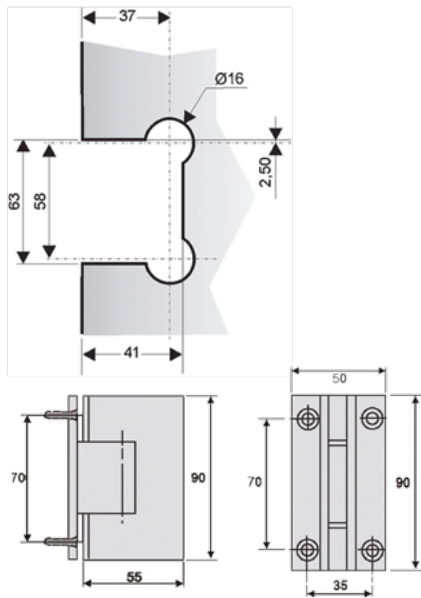

Double shower hinge 90° beveled. Glass thickness 6/8mm

SERIE B1600

MATERIAL: Laton acabado cromo brillo
Brass- bright finish

B1602

Bisagra doble 135° biselada V6/8mm
Double shower hinge 135° beveled.
Glass thickness 6/8mm

B1603

Bisagra doble mismo plano biselada V6/8mm
Double shower hinge in same plane beveled.
Glass thickness 6/8mm

B1604

Bisagra simple esquina biselada V6/8mm
Simple shower hinge corner beveled.
Glass thickness 6/8mm

B2000

Bisagra simple recta V8/10mm
Simple shower hinge flat.
Glass thickness 8/10mm

B2001

Bisagra doble 90° recta V8/10mm
Double shower hinge 90° flat.
Glass thickness 8/10mm

B2002

Bisagra doble 135° recta V8/10mm
Double shower hinge 135° flat.
Glass thickness 8/10mm

B2003

Bisagra doble mismo plano recta V8/10mm
Double shower hinge in same plane flat.
Glass thickness 8/10mm

SERIE B300

MATERIAL: Laton acabado cromo brillo
Brass - Bright finish

B2004

Bisagra simple esquina recta V8/10mm
Simple shower hinge in corner flat.
Glass thickness 8/10mm