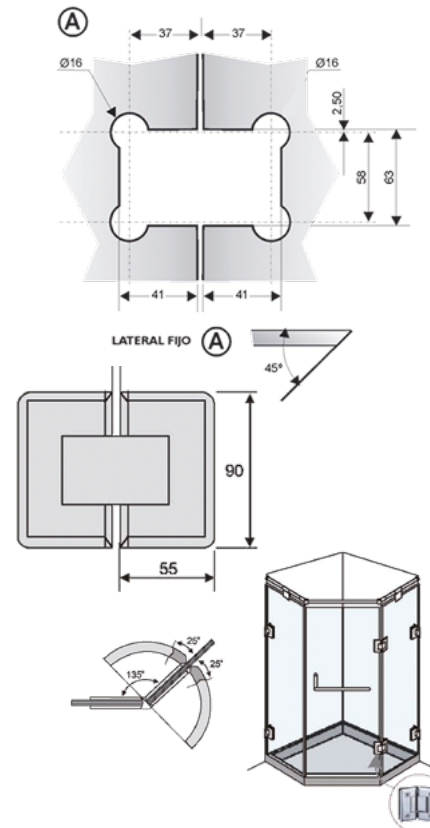

SERIE B1000

MATERIAL: Laton acabados cromo brillo - cromo satinado
Brass- Bright & Satin finishes

B1000

Bisagra simple biselada V8/10mm
Simple shower hinge beveled.
Glass thickness 8/10mm

B1001

Bisagra doble 90° biselada V8/10mm
Double shower hinge 90° beveled.
Glass thickness 8/10mm

B1002

Bisagra doble 135° biselada V8/10mm
Double shower hinge 135° beveled.
Glass thickness 8/10mm

B1003

Bisagra doble mismo plano biselada V8/10mm
Double shower hinge in same plane beveled.
Glass thickness 8/10mm

B1004

Bisagra simple esquina biselada V8/10mm

Simple shower hinge in corner beveled. Glass thickness 8/10mm

B1005

Bisagra hoja batiente biselada V8/10mm

Shower hinge to swing beveled. Glass thickness 8/10mm

Double shower hinge 90° beveled. Glass thickness 6/8mm

SERIE B1600

MATERIAL: Laton acabado cromo brillo
Brass- bright finish

B1602

Bisagra doble 135° biselada V6/8mm
Double shower hinge 135° beveled.
Glass thickness 6/8mm