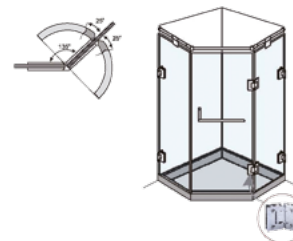

B2000

Bisagra simple recta V8/10mm
Simple shower hinge flat.
Glass thickness 8/10mm

B2001

Bisagra doble 90° recta V8/10mm
Double shower hinge 90° flat.
Glass thickness 8/10mm

B2002

Bisagra doble 135° recta V8/10mm
Double shower hinge 135° flat.
Glass thickness 8/10mm

B2003

Bisagra doble mismo plano recta V8/10mm
Double shower hinge in same plane flat.
Glass thickness 8/10mm

SERIE B300

MATERIAL: Laton acabado cromo brillo
Brass - Bright finish

B2004

Bisagra simple esquina recta V8/10mm
Simple shower hinge in corner flat.
Glass thickness 8/10mm