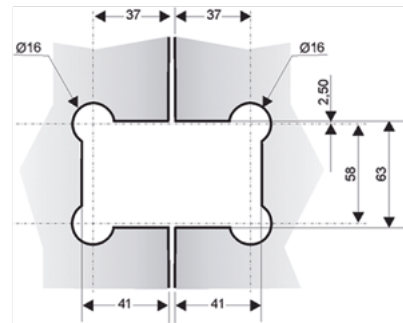

Double shower hinge 90° beveled. Glass thickness 6/8mm

SERIE B1600

MATERIAL: Laton acabado cromo brillo
Brass- bright finish

B1602

Bisagra doble 135° biselada V6/8mm
Double shower hinge 135° beveled.
Glass thickness 6/8mm

B1603

Bisagra doble mismo plano biselada V6/8mm
Double shower hinge in same plane beveled.
Glass thickness 6/8mm

B1604

Bisagra simple esquina biselada V6/8mm
Simple shower hinge corner beveled.
Glass thickness 6/8mm

B2000

Bisagra simple recta V8/10mm
Simple shower hinge flat.
Glass thickness 8/10mm

B2001

Bisagra doble 90° recta V8/10mm
Double shower hinge 90° flat.
Glass thickness 8/10mm

B2002

Bisagra doble 135° recta V8/10mm
Double shower hinge 135° flat.
Glass thickness 8/10mm

B2003

Bisagra doble mismo plano recta V8/10mm
Double shower hinge in same plane flat.
Glass thickness 8/10mm

SERIE B300

MATERIAL: Laton acabado cromo brillo
Brass - Bright finish

B2004

Bisagra simple esquina recta V8/10mm
Simple shower hinge in corner flat.
Glass thickness 8/10mm