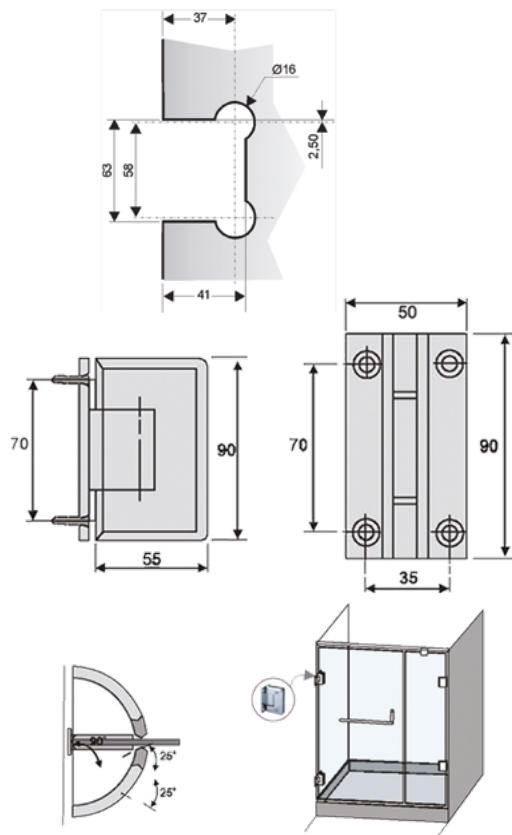

SERIE B1000

MATERIAL: Laton acabados cromo brillo - cromo satinado
Brass- Bright & Satin finishes

B1000

Bisagra simple biselada V8/10mm
Simple shower hinge beveled.
Glass thickness 8/10mm

B1001

Bisagra doble 90° biselada V8/10mm
Double shower hinge 90° beveled.
Glass thickness 8/10mm

B1002

Bisagra doble 135° biselada V8/10mm
Double shower hinge 135° beveled.
Glass thickness 8/10mm

B1003

Bisagra doble mismo plano biselada V8/10mm
Double shower hinge in same plane beveled.
Glass thickness 8/10mm

B1004

Bisagra simple esquina biselada V8/10mm

Simple shower hinge in corner beveled. Glass thickness 8/10mm

B1005

Bisagra hoja batiente biselada V8/10mm

Shower hinge to swing beveled. Glass thickness 8/10mm

Double shower hinge 90° beveled. Glass thickness 6/8mm

SERIE B1600

MATERIAL: Laton acabado cromo brillo
Brass- bright finish

B1602

Bisagra doble 135° biselada V6/8mm
Double shower hinge 135° beveled.
Glass thickness 6/8mm