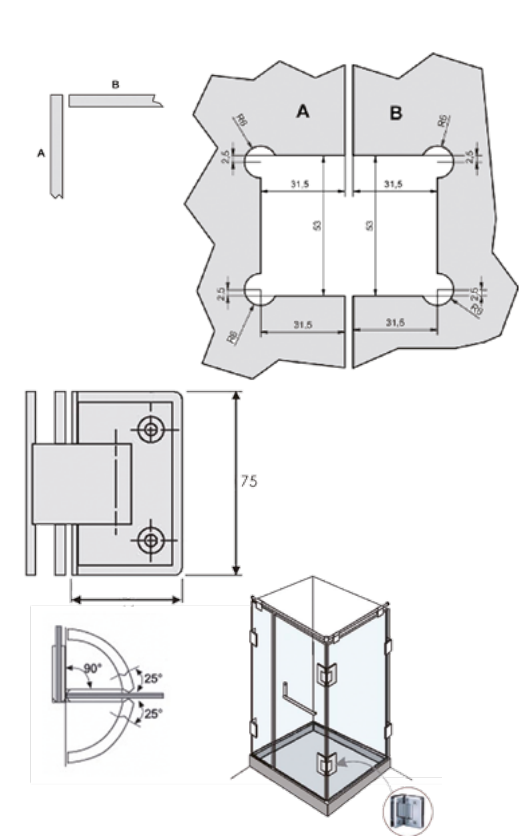

SERIE B1000

MATERIAL: Laton acabados cromo brillo - cromo satinado
Brass- Bright & Satin finishes

B1000

Bisagra simple biselada V8/10mm
Simple shower hinge beveled.
Glass thickness 8/10mm

B1001

Bisagra doble 90° biselada V8/10mm
Double shower hinge 90° beveled.
Glass thickness 8/10mm

B1004

Bisagra simple esquina biselada V8/10mm

Simple shower hinge in corner beveled. Glass thickness 8/10mm

B1005

Bisagra hoja batiente biselada V8/10mm

Shower hinge to swing beveled. Glass thickness 8/10mm

SERIE B1600

MATERIAL: Laton acabado cromo brillo

Brass- bright finish

B1600

Bisagra simple biselada V6/8mm

Simple shower hinge beveled. Glass thickness 6/8mm

B1601

Bisagra doble 90° biselada V6/8mm

Double shower hinge 90° beveled. Glass thickness 6/8mm

SERIE B1600

MATERIAL: Laton acabado cromo brillo
Brass- bright finish

B1602

Bisagra doble 135° biselada V6/8mm
Double shower hinge 135° beveled.
Glass thickness 6/8mm