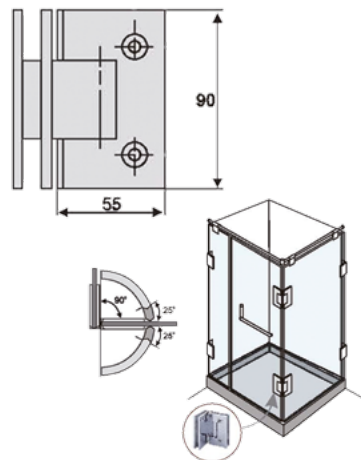

Double shower hinge 90° beveled. Glass thickness 6/8mm

SERIE B1600

MATERIAL: Laton acabado cromo brillo
Brass- bright finish

B1602

Bisagra doble 135° biselada V6/8mm
Double shower hinge 135° beveled.
Glass thickness 6/8mm

B1603

Bisagra doble mismo plano biselada V6/8mm
Double shower hinge in same plane beveled.
Glass thickness 6/8mm

B1604

Bisagra simple esquina biselada V6/8mm
Simple shower hinge corner beveled.
Glass thickness 6/8mm

B2000

Bisagra simple recta V8/10mm
Simple shower hinge flat.
Glass thickness 8/10mm

B2001

Bisagra doble 90° recta V8/10mm
Double shower hinge 90° flat.
Glass thickness 8/10mm

B2002

Bisagra doble 135° recta V8/10mm
Double shower hinge 135° flat.
Glass thickness 8/10mm

B2003

Bisagra doble mismo plano recta V8/10mm
Double shower hinge in same plane flat.
Glass thickness 8/10mm

SERIE B300

MATERIAL: Laton acabado cromo brillo
Brass - Bright finish

B2004

Bisagra simple esquina recta V8/10mm
Simple shower hinge in corner flat.
Glass thickness 8/10mm