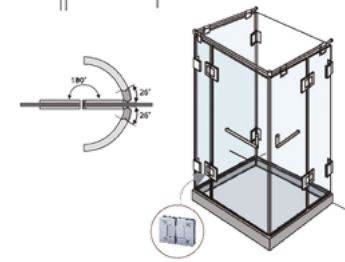

B1603

Bisagra doble mismo plano biselada V6/8mm
Double shower hinge in same plane beveled.
Glass thickness 6/8mm

B1604

Bisagra simple esquina biselada V6/8mm
Simple shower hinge corner beveled.
Glass thickness 6/8mm

B2000

Bisagra simple recta V8/10mm
Simple shower hinge flat.
Glass thickness 8/10mm

B2001

Bisagra doble 90° recta V8/10mm
Double shower hinge 90° flat.
Glass thickness 8/10mm

B2002

Bisagra doble 135° recta V8/10mm
Double shower hinge 135° flat.
Glass thickness 8/10mm

B2003

Bisagra doble mismo plano recta V8/10mm
Double shower hinge in same plane flat.
Glass thickness 8/10mm

SERIE B300

MATERIAL: Laton acabado cromo brillo
Brass - Bright finish

B2004

Bisagra simple esquina recta V8/10mm
Simple shower hinge in corner flat.
Glass thickness 8/10mm