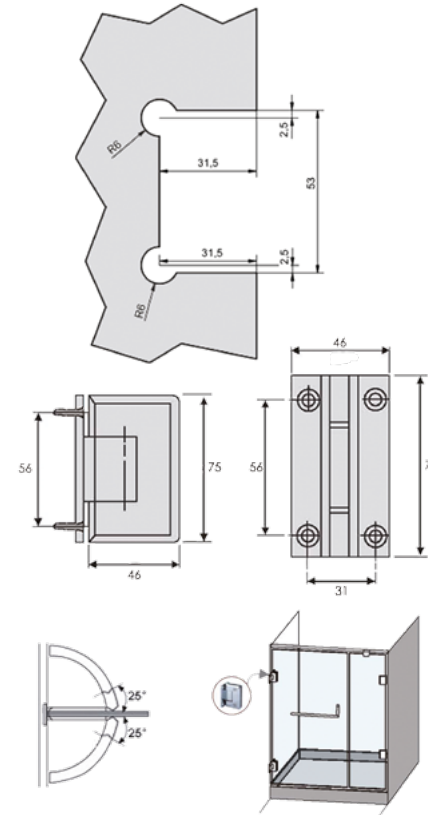

B1004

Bisagra simple esquina biselada V8/10mm

Simple shower hinge in corner beveled. Glass thickness 8/10mm

B1005

Bisagra hoja batiente biselada V8/10mm

Shower hinge to swing beveled. Glass thickness 8/10mm

SERIE B1600

MATERIAL: Laton acabado cromo brillo

Brass- bright finish

B1600

Bisagra simple biselada V6/8mm

Simple shower hinge beveled. Glass thickness 6/8mm

B1601

Bisagra doble 90° biselada V6/8mm

Double shower hinge 90° beveled. Glass thickness 6/8mm

SERIE B1600

MATERIAL: Laton acabado cromo brillo
Brass- bright finish

B1602

Bisagra doble 135° biselada V6/8mm
Double shower hinge 135° beveled.
Glass thickness 6/8mm

B1603

Bisagra doble mismo plano biselada V6/8mm
Double shower hinge in same plane beveled.
Glass thickness 6/8mm

B1604

Bisagra simple esquina biselada V6/8mm
Simple shower hinge corner beveled.
Glass thickness 6/8mm