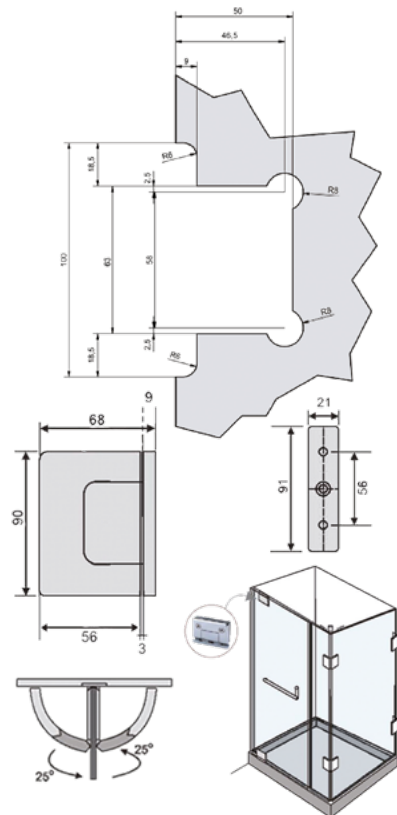

B1002

Bisagra doble 135° biselada V8/10mm
Double shower hinge 135° beveled.
Glass thickness 8/10mm

B1003

Bisagra doble mismo plano biselada V8/10mm
Double shower hinge in same plane beveled.
Glass thickness 8/10mm

B1004

Bisagra simple esquina biselada V8/10mm

Simple shower hinge in corner beveled. Glass thickness 8/10mm

B1005

Bisagra hoja batiente biselada V8/10mm

Shower hinge to swing beveled. Glass thickness 8/10mm

SERIE B1600

MATERIAL: Laton acabado cromo brillo

Brass- bright finish

B1600

Bisagra simple biselada V6/8mm

Simple shower hinge beveled. Glass thickness 6/8mm

B1601

Bisagra doble 90° biselada V6/8mm

Double shower hinge 90° beveled. Glass thickness 6/8mm

SERIE B1600

MATERIAL: Laton acabado cromo brillo
Brass- bright finish

B1602

Bisagra doble 135° biselada V6/8mm
Double shower hinge 135° beveled.
Glass thickness 6/8mm