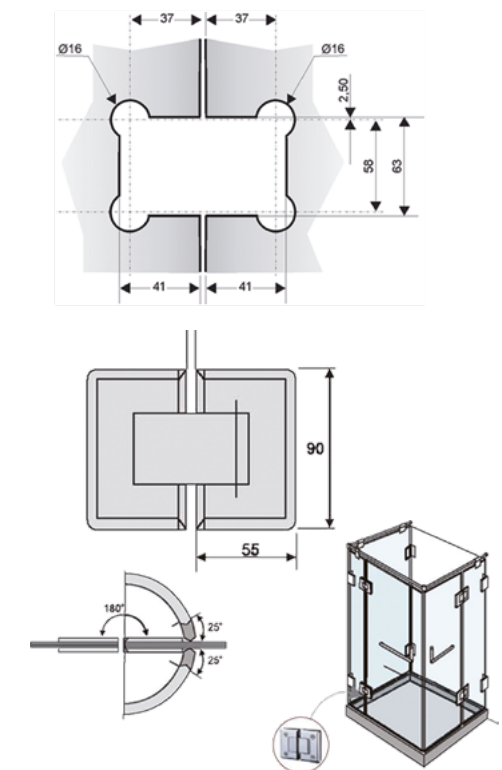

SERIE B1000

MATERIAL: Laton acabados cromo brillo - cromo satinado
Brass- Bright & Satin finishes

B1000

Bisagra simple biselada V8/10mm
Simple shower hinge beveled.
Glass thickness 8/10mm

B1001

Bisagra doble 90° biselada V8/10mm
Double shower hinge 90° beveled.
Glass thickness 8/10mm

B1002

Bisagra doble 135° biselada V8/10mm
Double shower hinge 135° beveled.
Glass thickness 8/10mm

B1003

Bisagra doble mismo plano biselada V8/10mm
Double shower hinge in same plane beveled.
Glass thickness 8/10mm

B1004

Bisagra simple esquina biselada V8/10mm

Simple shower hinge in corner beveled. Glass thickness 8/10mm

B1005

Bisagra hoja batiente biselada V8/10mm

Shower hinge to swing beveled. Glass thickness 8/10mm

Double shower hinge 90° beveled. Glass thickness 6/8mm

SERIE B1600

MATERIAL: Laton acabado cromo brillo
Brass- bright finish

B1602

Bisagra doble 135° biselada V6/8mm
Double shower hinge 135° beveled.
Glass thickness 6/8mm