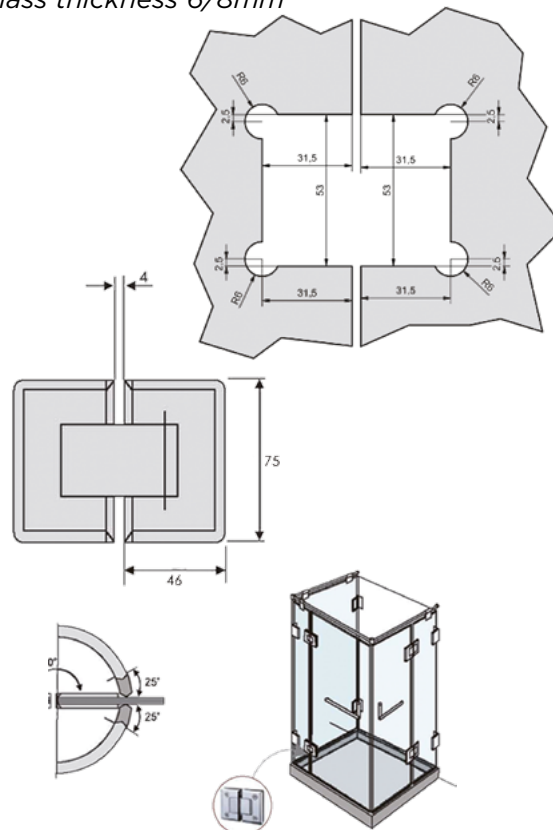

SERIE B1600

MATERIAL: Laton acabado cromo brillo

Brass- bright finish

B1600

Bisagra simple biselada V6/8mm

Simple shower hinge beveled. Glass thickness 6/8mm

B1601

Bisagra doble 90° biselada V6/8mm

Double shower hinge 90° beveled. Glass thickness 6/8mm

SERIE B1600

MATERIAL: Laton acabado cromo brillo
Brass- bright finish

B1602

Bisagra doble 135° biselada V6/8mm
Double shower hinge 135° beveled.
Glass thickness 6/8mm

B1603

Bisagra doble mismo plano biselada V6/8mm
Double shower hinge in same plane beveled.
Glass thickness 6/8mm

B1604

Bisagra simple esquina biselada V6/8mm
Simple shower hinge corner beveled.
Glass thickness 6/8mm

B2000

Bisagra simple recta V8/10mm
Simple shower hinge flat.
Glass thickness 8/10mm

B2001

Bisagra doble 90° recta V8/10mm
Double shower hinge 90° flat.
Glass thickness 8/10mm

B2002

Bisagra doble 135° recta V8/10mm
Double shower hinge 135° flat.
Glass thickness 8/10mm